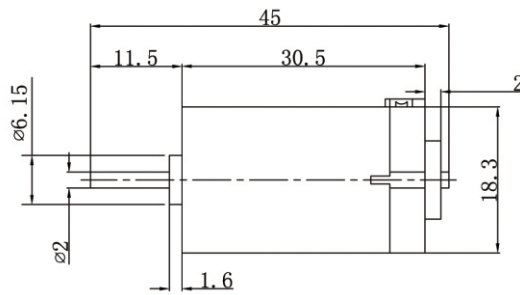

DRAWING (MM)

WEIGHT: 35g

| MODEL | VOLTAGE/电压 | | NO LOAD/空载 | | AT MAXIMUM EFFICIENCY/负载 | | | | STALL/堵转 | |
|-----------------|--------------------|------------|------------|---------|--------------------------|---------|--------|--------|----------|---------|
| | OPERATING RANGE(V) | NORMINAL V | SPEED | CURRENT | SPEED | CURRENT | TORQUE | OUTPUT | TORQUE | CURRENT |
| | | | 转速 | 电流 | 转速 | 电流 | 转矩 | 功率 | 转矩 | 电流 |
| r/min | A | r/min | A | g.cm | W | g.cm | A | | | |
| DSD-280SB-22125 | 8-15 | 12.0V | 13100 | 0.11 | 11480 | 0.78 | 48.5 | 5.71 | 393 | 5.56 |
| DSD-280SB-22150 | 10-15 | 13.5V | 12650 | 0.100 | 10750 | 0.55 | 45.5 | 5.01 | 300 | 3.08 |