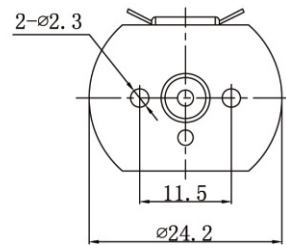

DRAWING (MM)

WEIGHT: 35g

| MODEL | VOLTAGE/电压 | | NO LOAD/空载 | | AT MAXIMUM EFFICIENCY/负载 | | | | STALL/堵转 | |
|-----------------|--------------------|------------|------------|---------|--------------------------|---------|--------|--------|----------|---------|
| | OPERATING RANGE(V) | NORMINAL V | SPEED | CURRENT | SPEED | CURRENT | TORQUE | OUTPUT | TORQUE | CURRENT |
| | | | 转速 | 电流 | 转速 | 电流 | 转矩 | 功率 | 转矩 | 电流 |
| r/min | A | r/min | A | g.cm | W | g.cm | A | | | |
| DSD-280SB-22125 | 8-15 | 12.0V | 13100 | 0.11 | 11480 | 0.78 | 48.5 | 5.71 | 393 | 5.56 |
| DSD-280SB-22150 | 10-15 | 13.5V | 12650 | 0.100 | 10750 | 0.55 | 45.5 | 5.01 | 300 | 3.08 |