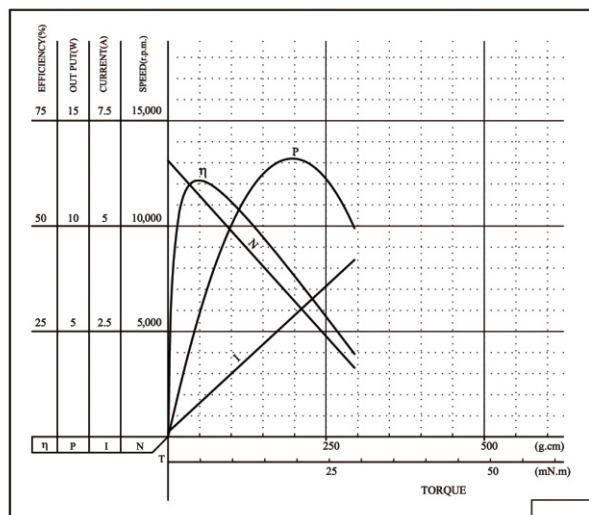

DRAWING (MM)

WEIGHT: 35g

| MODEL | VOLTAGE/电压 | | NO LOAD/空载 | | AT MAXIMUM EFFICIENCY/负载 | | | | STALL/堵转 | |
|-----------------|--------------------|------------|------------|---------|--------------------------|---------|--------|--------|----------|---------|
| | OPERATING RANGE(V) | NORMINAL V | SPEED | CURRENT | SPEED | CURRENT | TORQUE | OUTPUT | TORQUE | CURRENT |
| | | | 转速 | 电流 | 转速 | 电流 | 转矩 | 功率 | 转矩 | 电流 |
| r/min | A | r/min | A | g.cm | W | g.cm | A | | | |
| DSD-280SB-22125 | 8-15 | 12.0V | 13100 | 0.11 | 11480 | 0.78 | 48.5 | 5.71 | 393 | 5.56 |
| DSD-280SB-22150 | 10-15 | 13.5V | 12650 | 0.100 | 10750 | 0.55 | 45.5 | 5.01 | 300 | 3.08 |

MODEL: DSD-280SB-22125

MODEL: DSD-280SB-22150